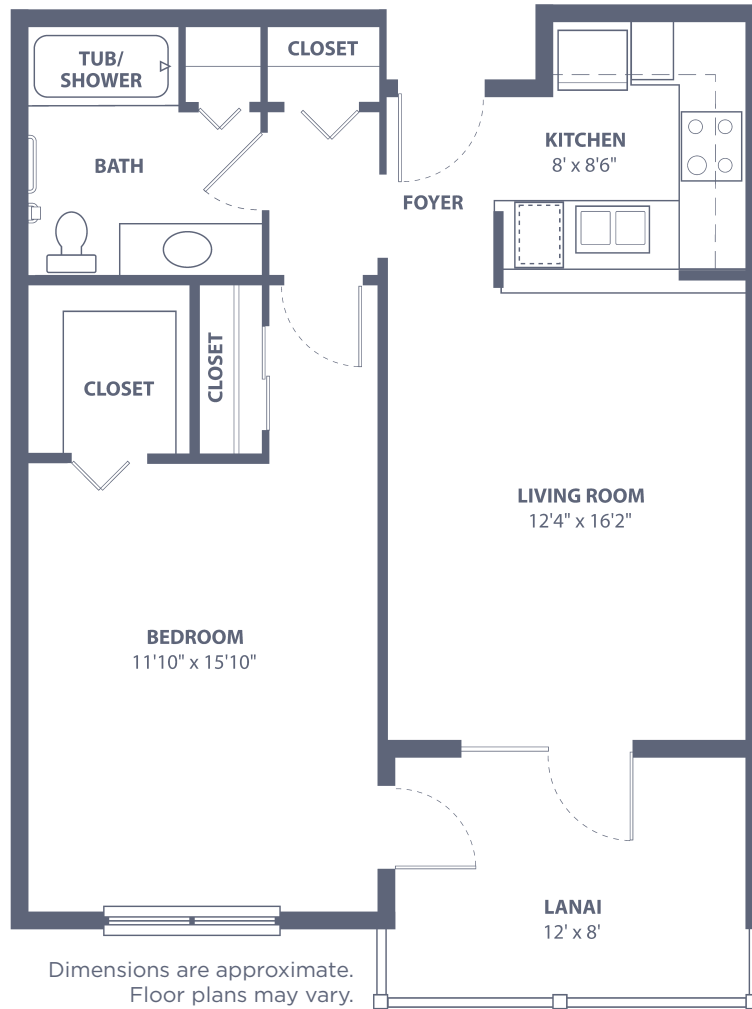

Benton East

One Bedroom • 727 sq. ft.
Plus 108 sq. ft. of lanai area

Lake Port Square

821 Lake Port Blvd. • Leesburg, FL 34748
352-728-8525 • LakePortSeniorLiving.com

Benton West

One Bedroom • 754 sq. ft.
Plus 96 sq. ft. of lanai area

Lake Port Square

821 Lake Port Blvd. • Leesburg, FL 34748
352-728-8525 • LakePortSeniorLiving.com

Dora East

One Bedroom • 833 sq. ft.
Plus 144 sq. ft. of lanai area

Lake Port Square

821 Lake Port Blvd. • Leesburg, FL 34748
352-728-8525 • LakePortSeniorLiving.com

Dora West

One Bedroom • 860 sq. ft.
Plus 135 sq. ft. of lanai area

Lake Port Square

821 Lake Port Blvd. • Leesburg, FL 34748
352-728-8525 • LakePortSeniorLiving.com

Kimball East

Two Bedroom • Two Bath • 1,263 sq. ft.
Plus 102 sq. ft. of lanai area

Marion

Two Bedroom • Two Bath • 1,545 sq. ft.

Dimensions are approximate.
Floor plans may vary.

Lake Port Square

821 Lake Port Blvd. • Leesburg, FL 34748
352-728-8525 • LakePortSeniorLiving.com

Managed by  Life Care Services® 