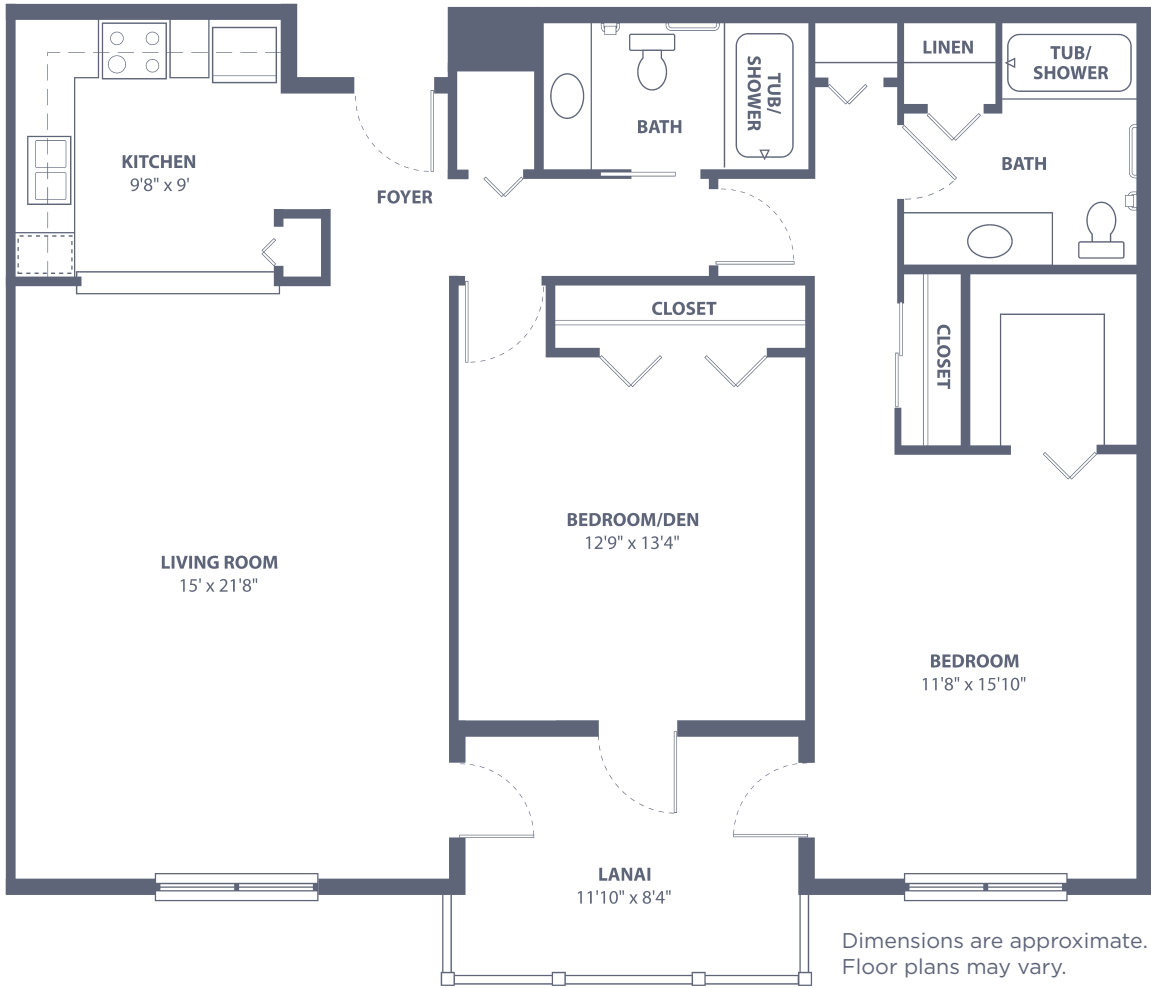

Lake Port Square

821 Lake Port Blvd. • Leesburg, FL 34748
352-728-8525 • LakePortSeniorLiving.com

Dora East

One Bedroom • 833 sq. ft.
Plus 144 sq. ft. of lanai area

Lake Port Square

821 Lake Port Blvd. • Leesburg, FL 34748
352-728-8525 • LakePortSeniorLiving.com

Dora West

One Bedroom • 860 sq. ft.
Plus 135 sq. ft. of lanai area

Lake Port Square

821 Lake Port Blvd. • Leesburg, FL 34748
352-728-8525 • LakePortSeniorLiving.com

Kimball East

Two Bedroom • Two Bath • 1,263 sq. ft.
Plus 102 sq. ft. of lanai area

Lake Port Square

821 Lake Port Blvd. • Leesburg, FL 34748
352-728-8525 • LakePortSeniorLiving.com

Kimball West

Two Bedroom • Two Bath • 1,304 sq. ft.
Plus 96 sq. ft. of lanai area

Lake Port Square

821 Lake Port Blvd. • Leesburg, FL 34748
352-728-8525 • LakePortSeniorLiving.com

Marion

Two Bedroom • Two Bath • 1,545 sq. ft.

Dimensions are approximate.
Floor plans may vary.

Lake Port Square

821 Lake Port Blvd. • Leesburg, FL 34748
352-728-8525 • LakePortSeniorLiving.com

Managed by  Life Care Services® 