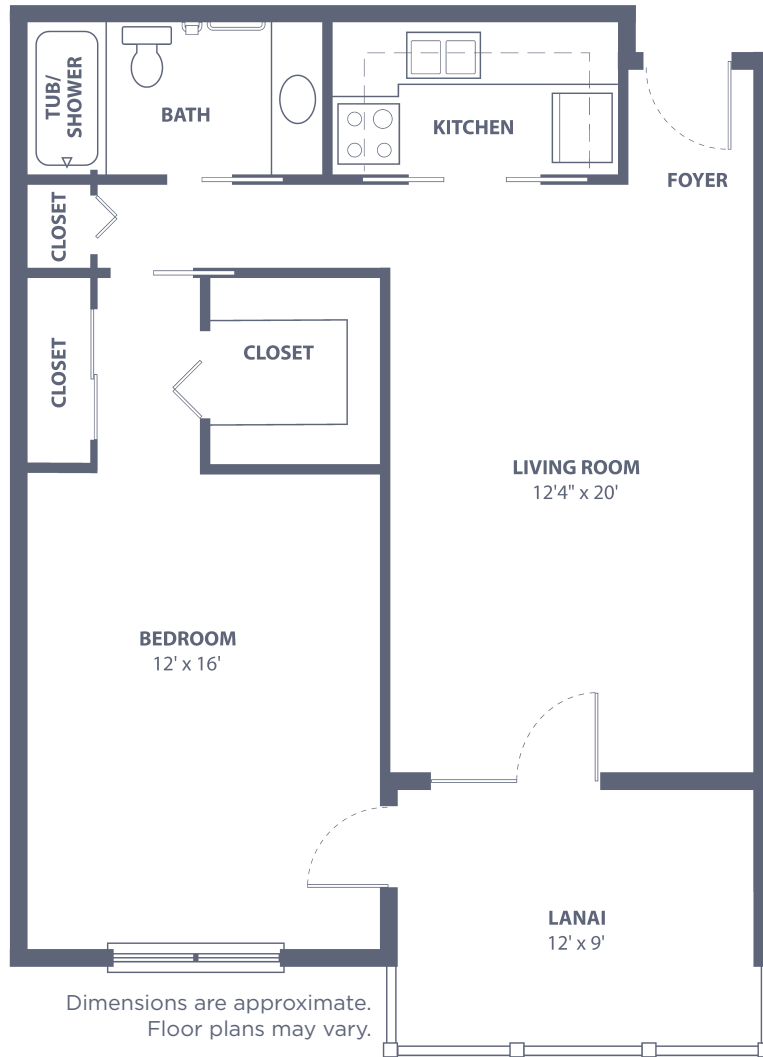

Benton East

One Bedroom • 727 sq. ft.
Plus 108 sq. ft. of lanai area

Lake Port Square

821 Lake Port Blvd. • Leesburg, FL 34748
352-728-8525 • LakePortSeniorLiving.com

Benton West

One Bedroom • 754 sq. ft.
Plus 96 sq. ft. of lanai area

Lake Port Square

821 Lake Port Blvd. • Leesburg, FL 34748
352-728-8525 • LakePortSeniorLiving.com

Dora East

One Bedroom • 833 sq. ft.
Plus 144 sq. ft. of lanai area

Lake Port Square

821 Lake Port Blvd. • Leesburg, FL 34748
352-728-8525 • LakePortSeniorLiving.com

Dora West

One Bedroom • 860 sq. ft.
Plus 135 sq. ft. of lanai area

Lake Port Square

821 Lake Port Blvd. • Leesburg, FL 34748
352-728-8525 • LakePortSeniorLiving.com

Kimball East

Two Bedroom • Two Bath • 1,263 sq. ft.
Plus 102 sq. ft. of lanai area

Marion

Two Bedroom • Two Bath • 1,545 sq. ft.

Dimensions are approximate.
Floor plans may vary.

Lake Port Square

821 Lake Port Blvd. • Leesburg, FL 34748
352-728-8525 • LakePortSeniorLiving.com

Managed by  Life Care Services® 