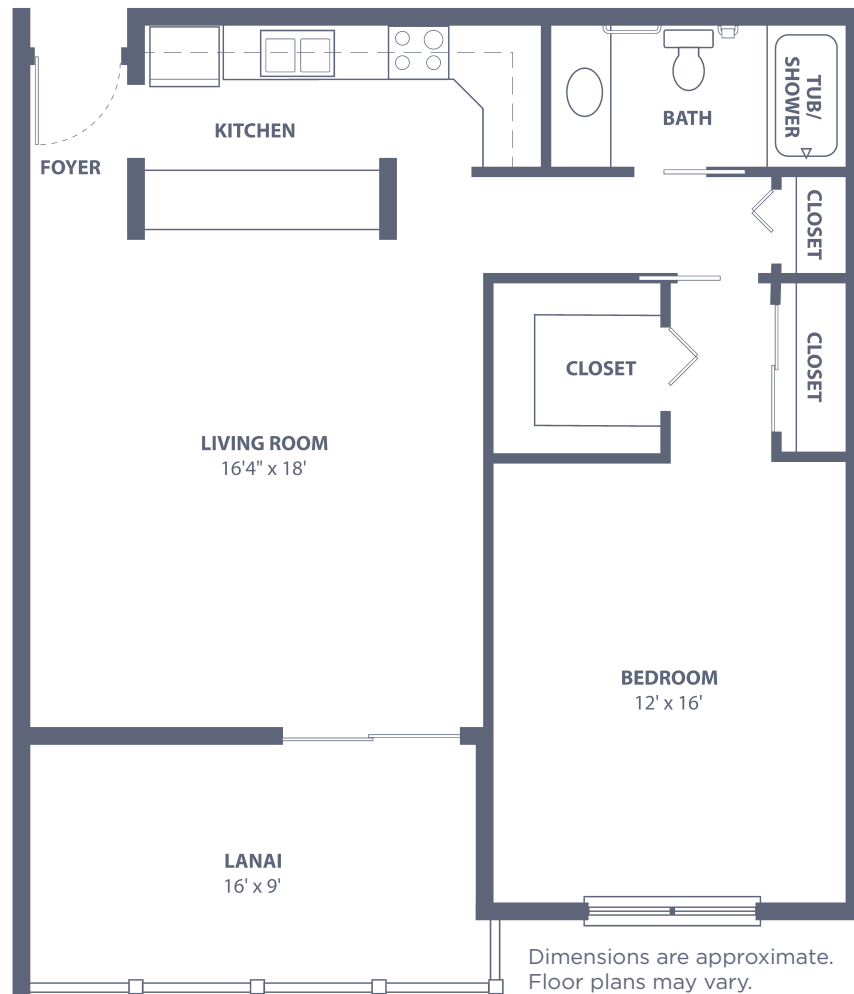

Benton East

One Bedroom • 727 sq. ft.
Plus 108 sq. ft. of lanai area

Lake Port Square

821 Lake Port Blvd. • Leesburg, FL 34748
352-728-8525 • LakePortSeniorLiving.com

Benton West

One Bedroom • 754 sq. ft.
Plus 96 sq. ft. of lanai area

Lake Port Square

821 Lake Port Blvd. • Leesburg, FL 34748
352-728-8525 • LakePortSeniorLiving.com

Dora East

One Bedroom • 833 sq. ft.
Plus 144 sq. ft. of lanai area

Lake Port Square

821 Lake Port Blvd. • Leesburg, FL 34748
352-728-8525 • LakePortSeniorLiving.com

Dora West

One Bedroom • 860 sq. ft.
Plus 135 sq. ft. of lanai area

Lake Port Square

821 Lake Port Blvd. • Leesburg, FL 34748
352-728-8525 • LakePortSeniorLiving.com

Kimball East

Two Bedroom • Two Bath • 1,263 sq. ft.
Plus 102 sq. ft. of lanai area

Marion

Two Bedroom • Two Bath • 1,545 sq. ft.

Dimensions are approximate.
Floor plans may vary.

Lake Port Square

821 Lake Port Blvd. • Leesburg, FL 34748
352-728-8525 • LakePortSeniorLiving.com

Managed by  Life Care Services® 