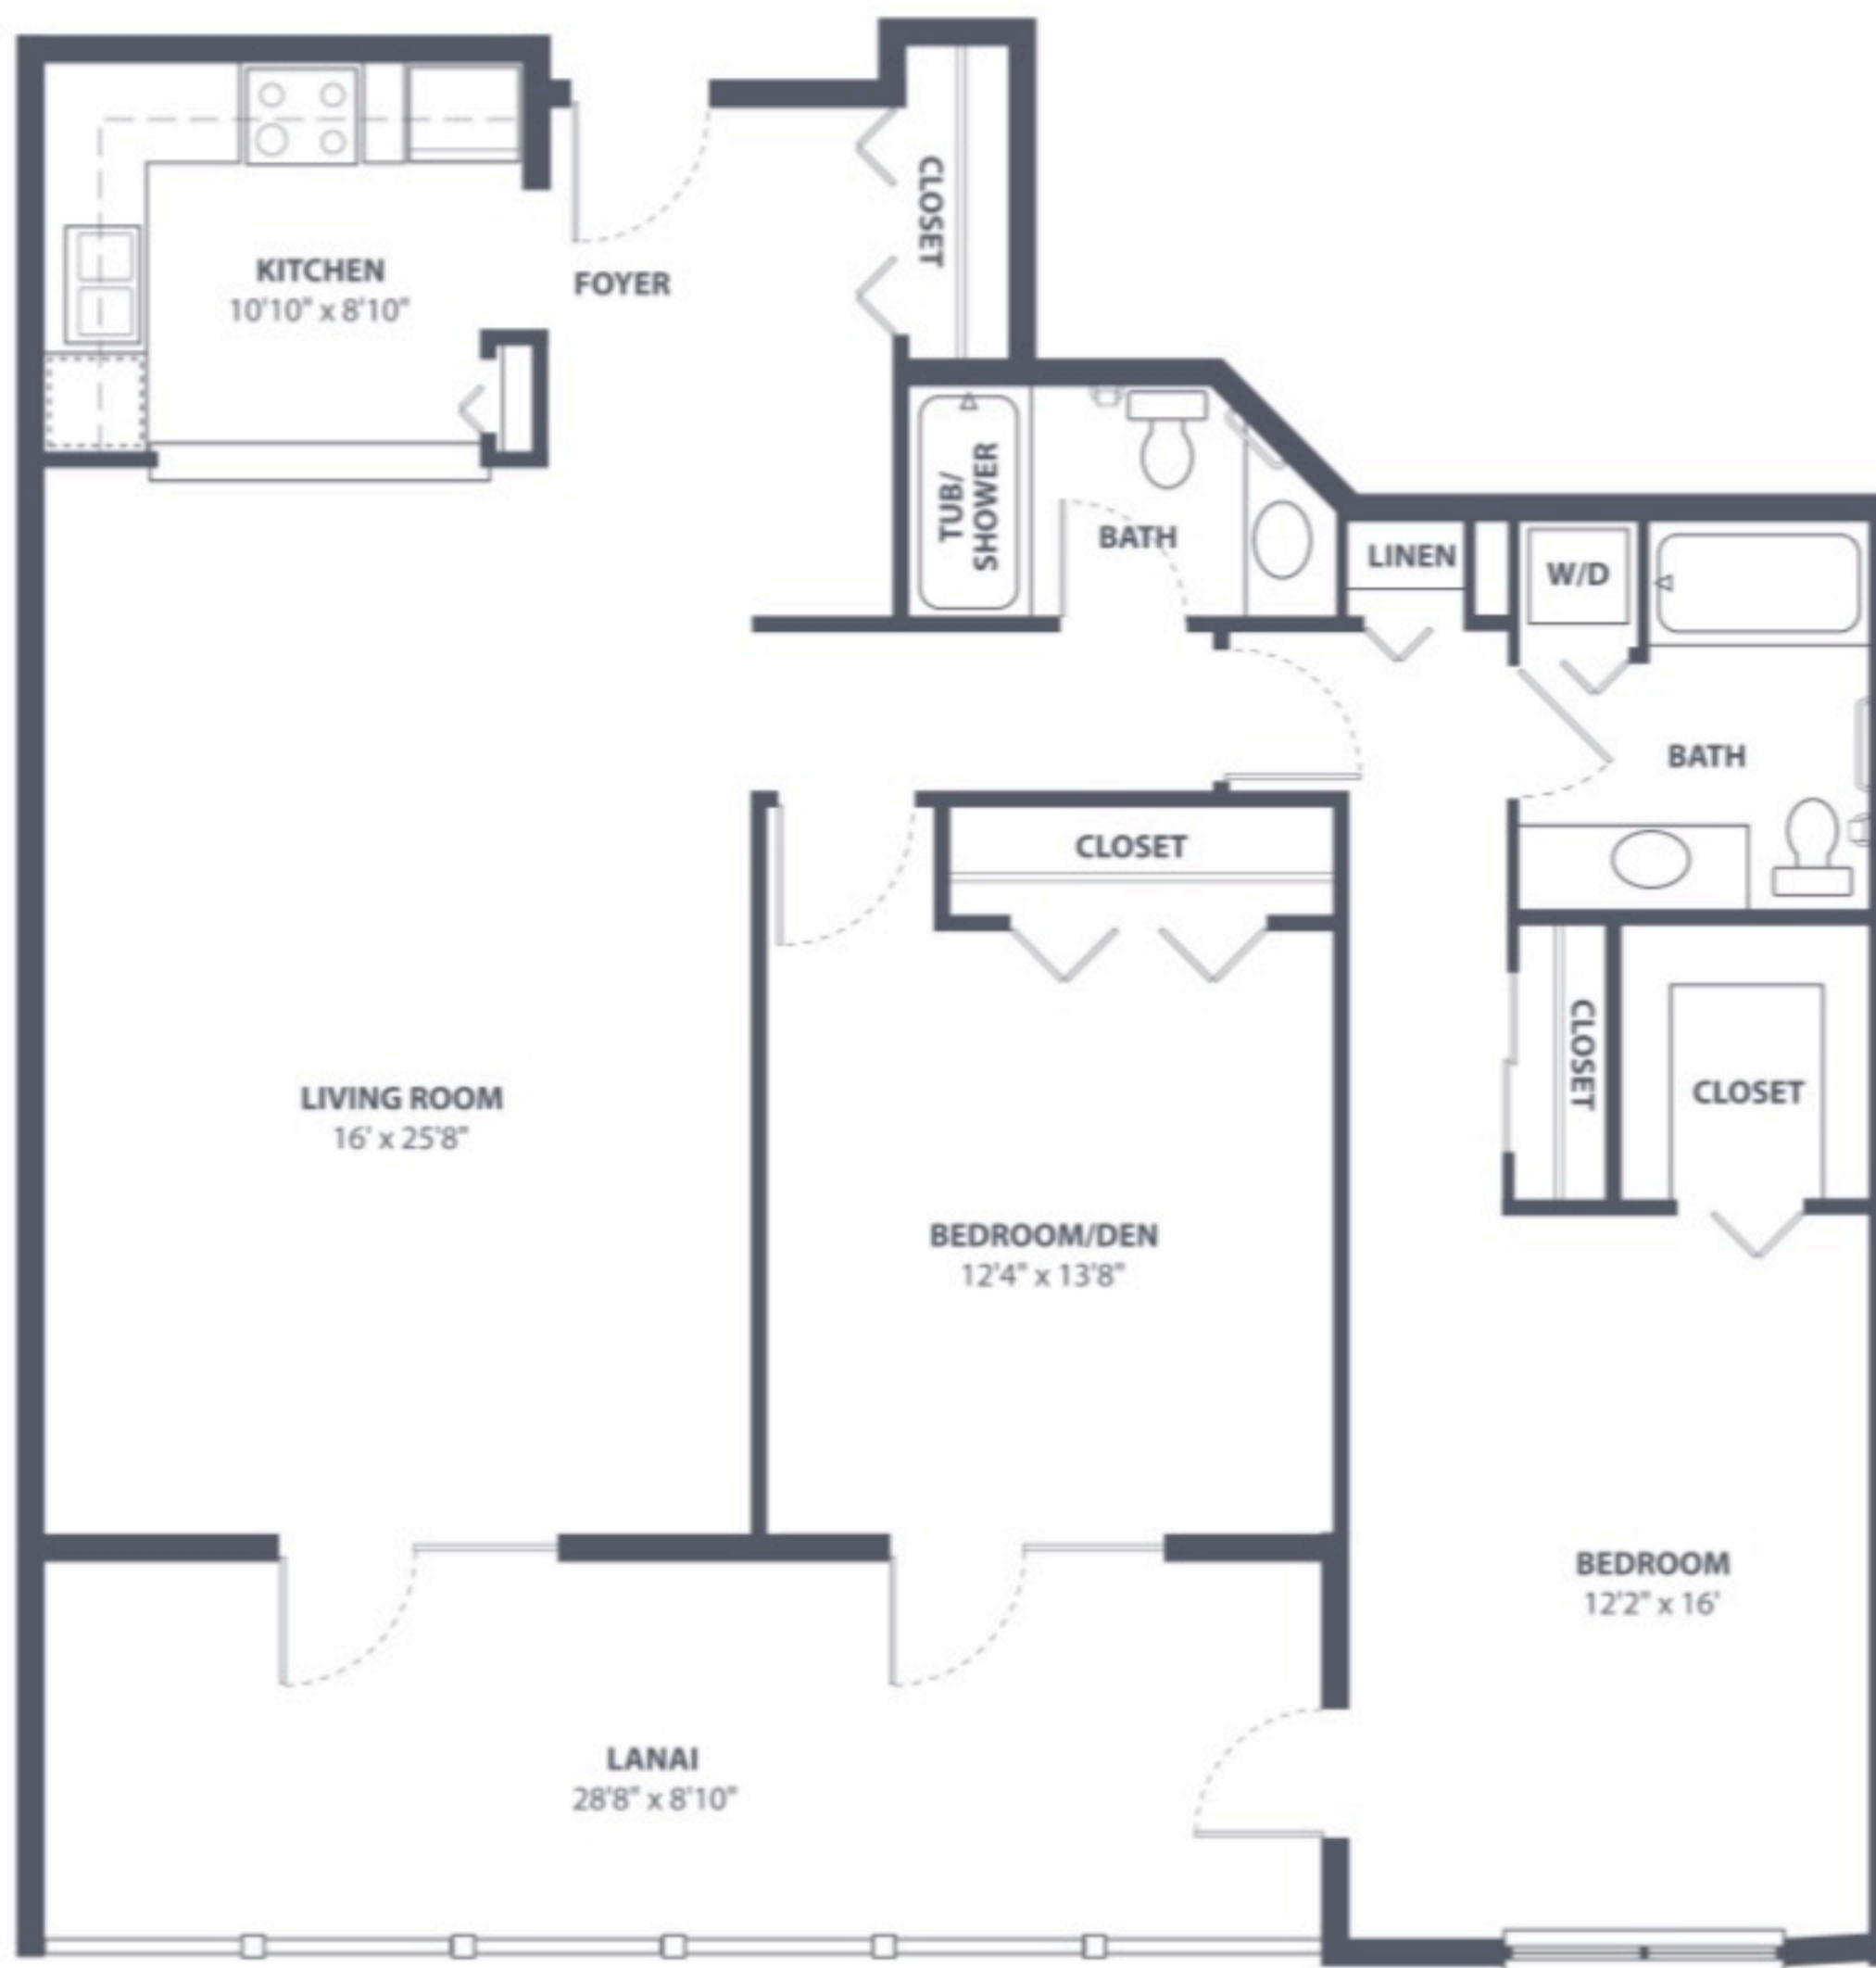

Benton East

One Bedroom • 727 sq. ft.
Plus 108 sq. ft. of lanai area

Lake Port Square

821 Lake Port Blvd. • Leesburg, FL 34748
352-728-8525 • LakePortSeniorLiving.com

Benton West

One Bedroom • 754 sq. ft.
Plus 96 sq. ft. of lanai area

Dora West

One Bedroom • 860 sq. ft.
Plus 135 sq. ft. of lanai area

Lake Port Square

821 Lake Port Blvd. • Leesburg, FL 34748
352-728-8525 • LakePortSeniorLiving.com

Kimball East

Two Bedroom • Two Bath • 1,263 sq. ft.
Plus 102 sq. ft. of lanai area

Lake Port Square

821 Lake Port Blvd. • Leesburg, FL 34748
352-728-8525 • LakePortSeniorLiving.com

Kimball West

Two Bedroom • Two Bath • 1,304 sq. ft.
Plus 96 sq. ft. of lanai area

Lake Port Square

821 Lake Port Blvd. • Leesburg, FL 34748
352-728-8525 • LakePortSeniorLiving.com

Marion

Two Bedroom • Two Bath • 1,545 sq. ft.

Dimensions are approximate.
Floor plans may vary.

Lake Port Square

821 Lake Port Blvd. • Leesburg, FL 34748
352-728-8525 • LakePortSeniorLiving.com

Managed by  Life Care Services® 