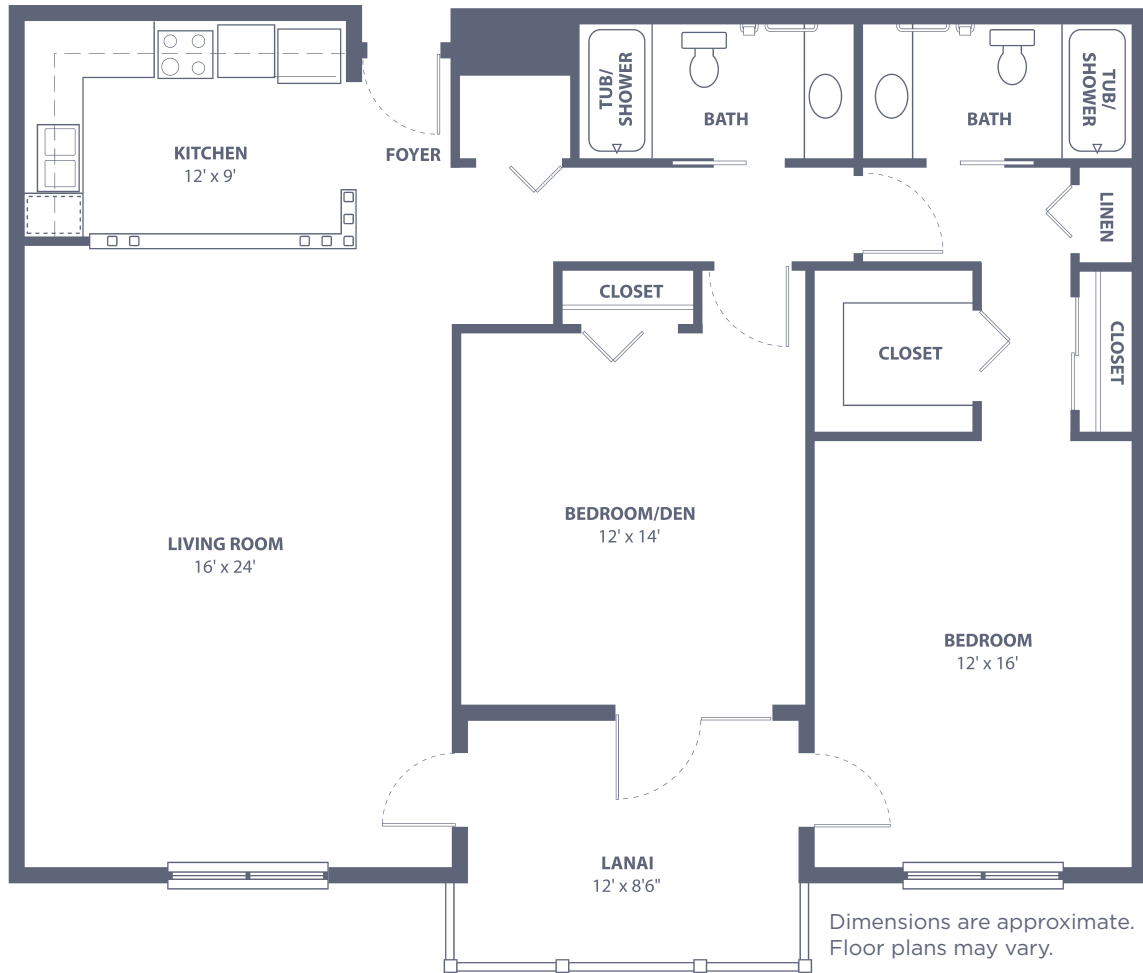

Lake Port Square

821 Lake Port Blvd. • Leesburg, FL 34748
352-728-8525 • LakePortSeniorLiving.com

Dora East

One Bedroom • 833 sq. ft.
Plus 144 sq. ft. of lanai area

Lake Port Square

821 Lake Port Blvd. • Leesburg, FL 34748
352-728-8525 • LakePortSeniorLiving.com

Dora West

One Bedroom • 860 sq. ft.
Plus 135 sq. ft. of lanai area

Lake Port Square

821 Lake Port Blvd. • Leesburg, FL 34748
352-728-8525 • LakePortSeniorLiving.com

Kimball East

Two Bedroom • Two Bath • 1,263 sq. ft.
Plus 102 sq. ft. of lanai area

Lake Port Square

821 Lake Port Blvd. • Leesburg, FL 34748
352-728-8525 • LakePortSeniorLiving.com

Kimball West

Two Bedroom • Two Bath • 1,304 sq. ft.
Plus 96 sq. ft. of lanai area

Lake Port Square

821 Lake Port Blvd. • Leesburg, FL 34748
352-728-8525 • LakePortSeniorLiving.com

Marion

Two Bedroom • Two Bath • 1,545 sq. ft.

Dimensions are approximate.
Floor plans may vary.

Lake Port Square

821 Lake Port Blvd. • Leesburg, FL 34748
352-728-8525 • LakePortSeniorLiving.com

Managed by  Life Care Services® 