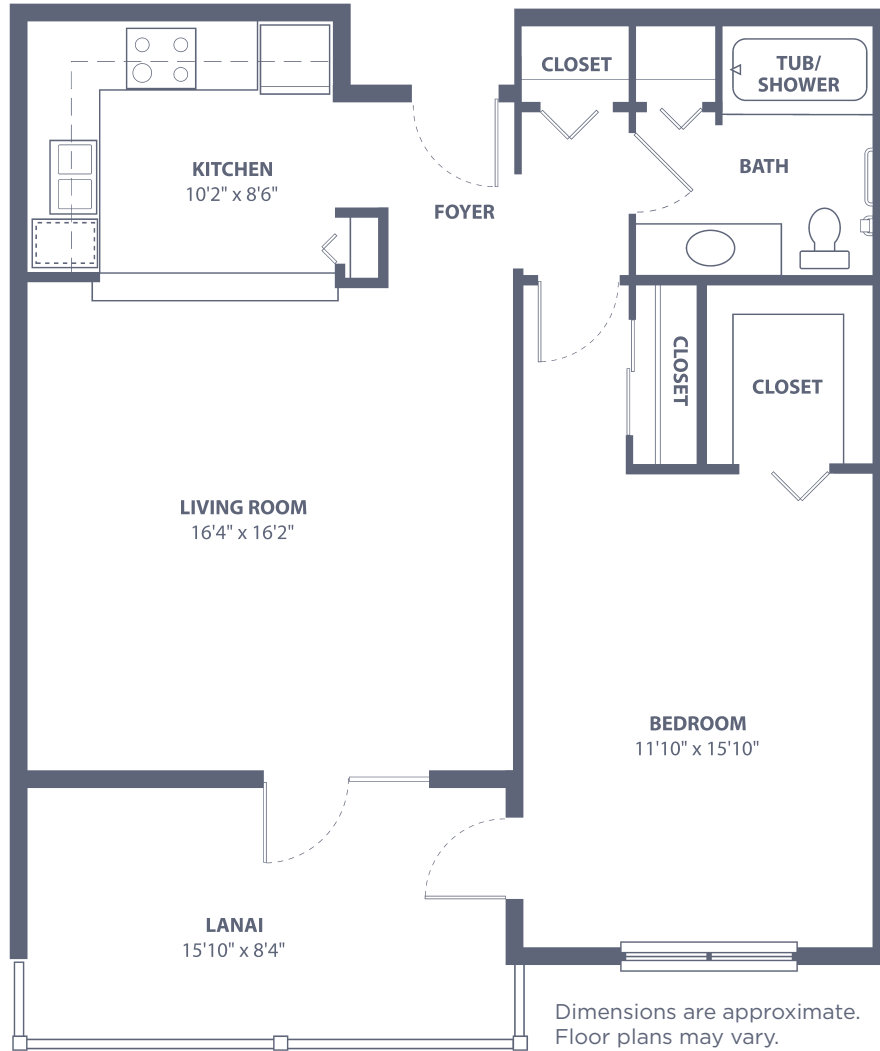

Benton East

One Bedroom • 727 sq. ft.
Plus 108 sq. ft. of lanai area

Lake Port Square

821 Lake Port Blvd. • Leesburg, FL 34748
352-728-8525 • LakePortSeniorLiving.com

Benton West

One Bedroom • 754 sq. ft.
Plus 96 sq. ft. of lanai area

Lake Port Square

821 Lake Port Blvd. • Leesburg, FL 34748
352-728-8525 • LakePortSeniorLiving.com

Dora East

One Bedroom • 833 sq. ft.
Plus 144 sq. ft. of lanai area

Lake Port Square

821 Lake Port Blvd. • Leesburg, FL 34748
352-728-8525 • LakePortSeniorLiving.com

Dora West

One Bedroom • 860 sq. ft.
Plus 135 sq. ft. of lanai area

Lake Port Square

821 Lake Port Blvd. • Leesburg, FL 34748
352-728-8525 • LakePortSeniorLiving.com

Kimball East

Two Bedroom • Two Bath • 1,263 sq. ft.
Plus 102 sq. ft. of lanai area

Lake Port Square

821 Lake Port Blvd. • Leesburg, FL 34748
352-728-8525 • LakePortSeniorLiving.com

Kimball West

Two Bedroom • Two Bath • 1,304 sq. ft.
Plus 96 sq. ft. of lanai area

Lake Port Square

821 Lake Port Blvd. • Leesburg, FL 34748
352-728-8525 • LakePortSeniorLiving.com