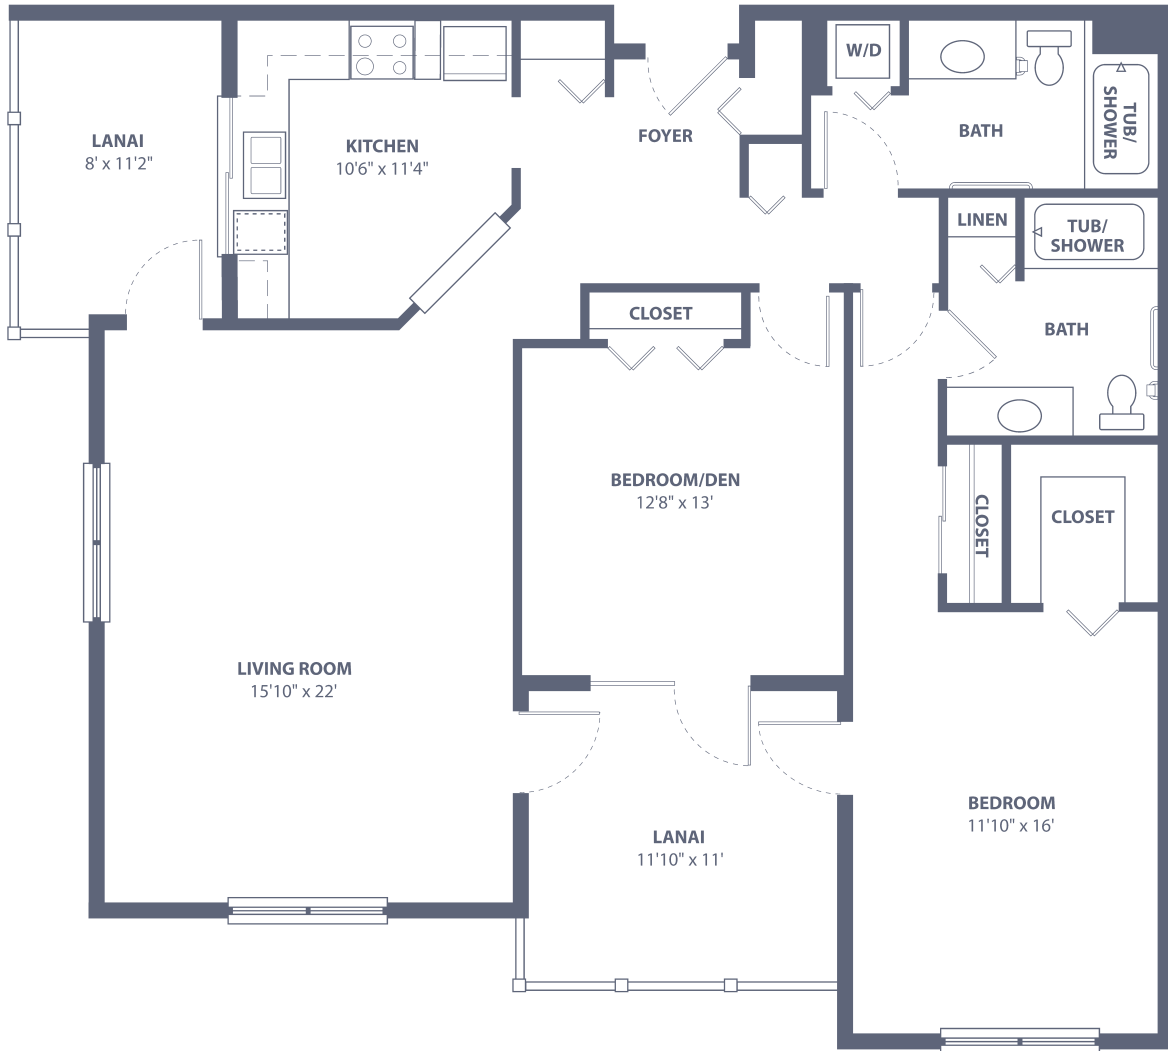

# Lincoln

Two Bedroom • Two Bath • 1,361 sq. ft.  
Plus 144 sq. ft. of lanai area

# Norris

Two Bedroom • Two Bath • 1,459 sq. ft.  
Plus 106 sq. ft. of lanai area

# Owen

Two Bedroom • Two Bath • 1,478 sq. ft.  
Plus 132 sq. ft. of lanai area

Dimensions are approximate.  
Floor plans may vary.

# Robinson

Two Bedroom • Two Bath • 1,498 sq. ft.  
Plus 192 sq. ft. of lanai area