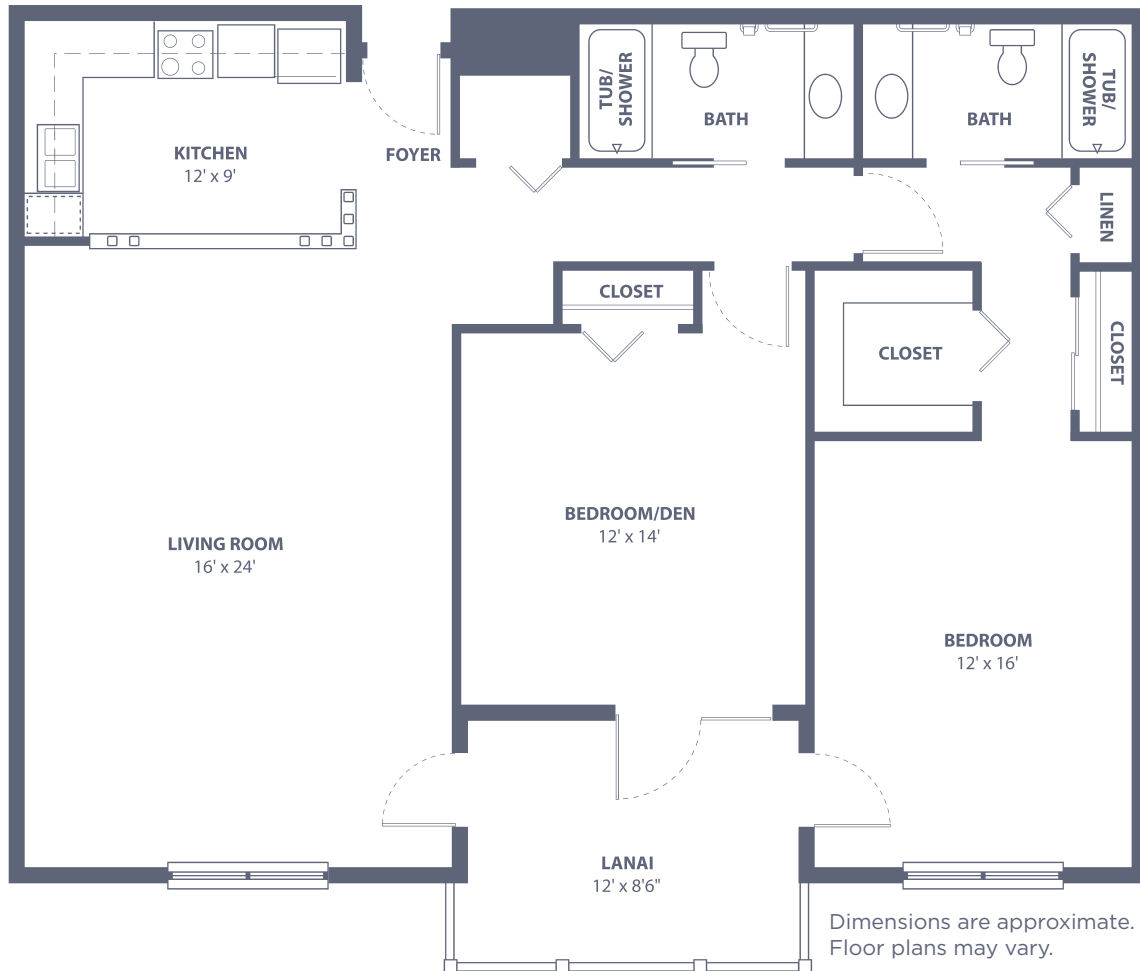

# Kimball East

Two Bedroom • Two Bath • 1,263 sq. ft.  
Plus 102 sq. ft. of lanai area

# Kimball West

Two Bedroom • Two Bath • 1,304 sq. ft.  
Plus 96 sq. ft. of lanai area

# Lincoln

Two Bedroom • Two Bath • 1,361 sq. ft.  
Plus 144 sq. ft. of lanai area

# Owen

Two Bedroom • Two Bath • 1,478 sq. ft.  
Plus 132 sq. ft. of lanai area

Dimensions are approximate.  
Floor plans may vary.