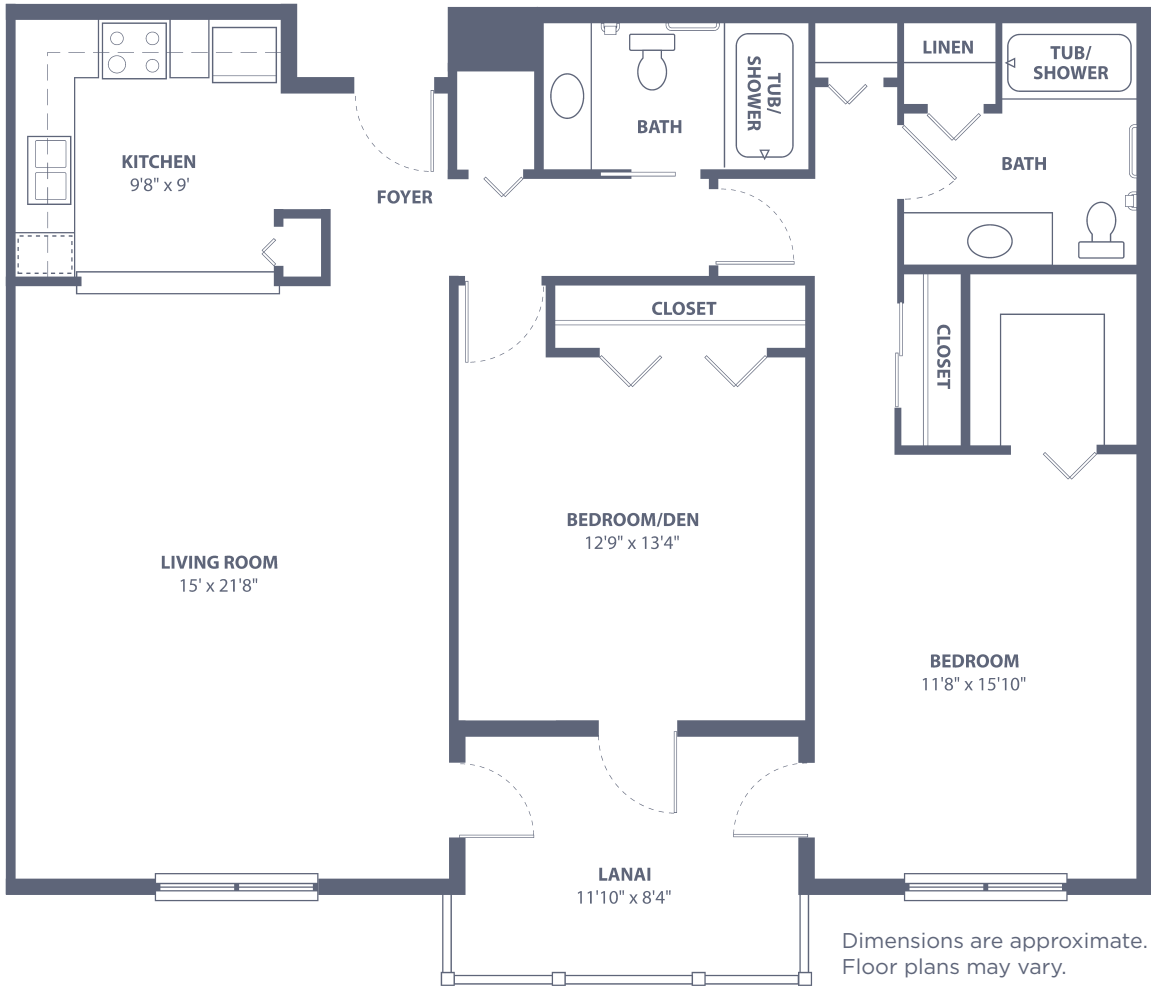

# Kimball East

Two Bedroom • Two Bath • 1,263 sq. ft.  
Plus 102 sq. ft. of lanai area

# Kimball West

Two Bedroom • Two Bath • 1,304 sq. ft.  
Plus 96 sq. ft. of lanai area

# Lincoln

Two Bedroom • Two Bath • 1,361 sq. ft.  
Plus 144 sq. ft. of lanai area

# Owen

Two Bedroom • Two Bath • 1,478 sq. ft.  
Plus 132 sq. ft. of lanai area

Dimensions are approximate.  
Floor plans may vary.