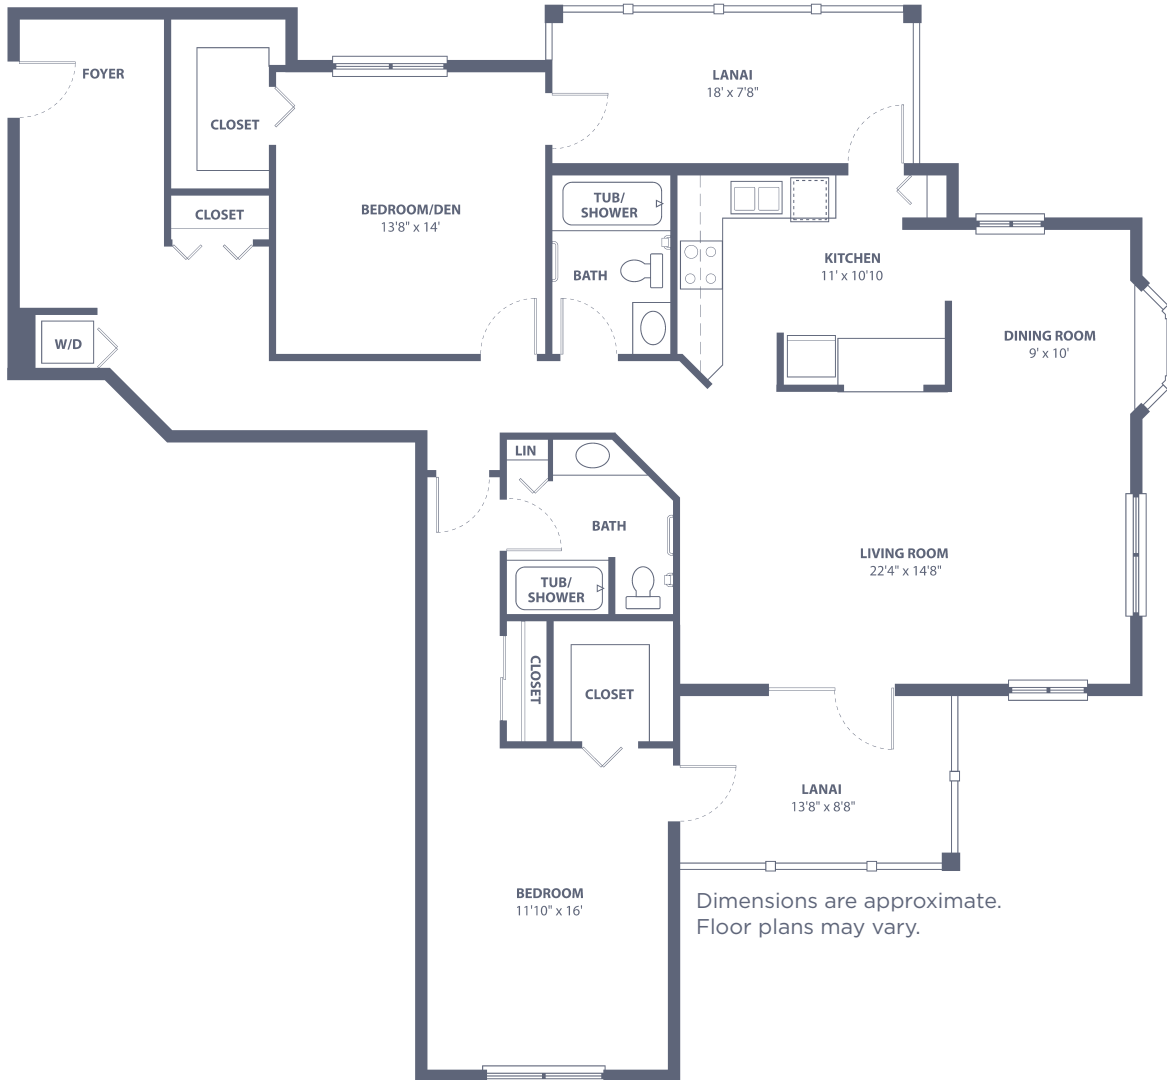

Summer

Two Bedroom • Two Bath • 1,597 sq. ft.
Plus 263 sq. ft. of lanai area

Lake Port Square

821 Lake Port Blvd. • Leesburg, FL 34748
352-728-8525 • LakePortSeniorLiving.com