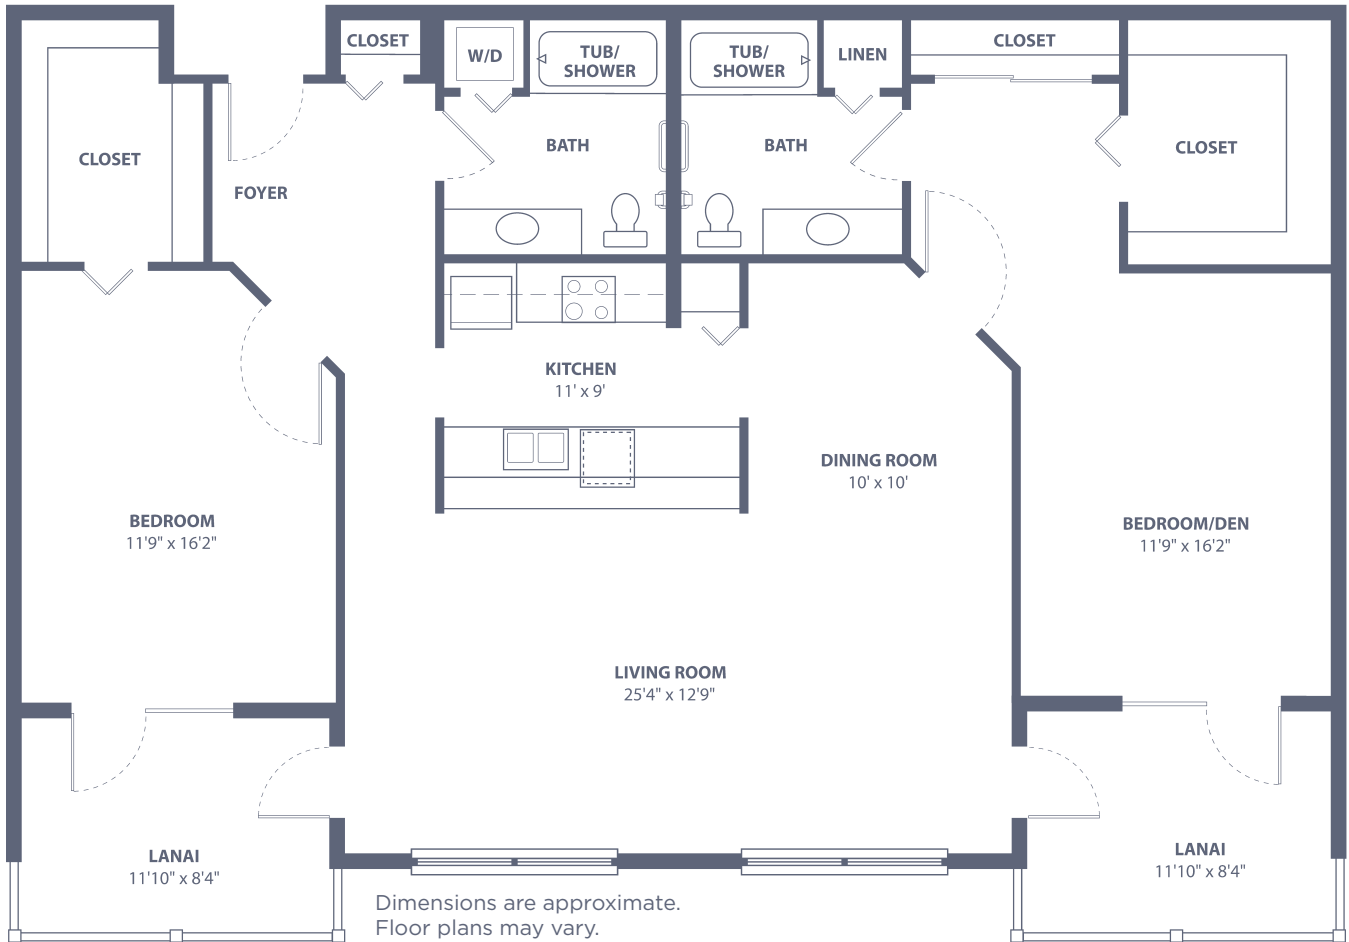

# Lincoln

Two Bedroom • Two Bath • 1,361 sq. ft.  
Plus 144 sq. ft. of lanai area

# Owen

Two Bedroom • Two Bath • 1,478 sq. ft.  
Plus 132 sq. ft. of lanai area

Dimensions are approximate.  
Floor plans may vary.

# Robinson

Two Bedroom • Two Bath • 1,498 sq. ft.  
Plus 192 sq. ft. of lanai area