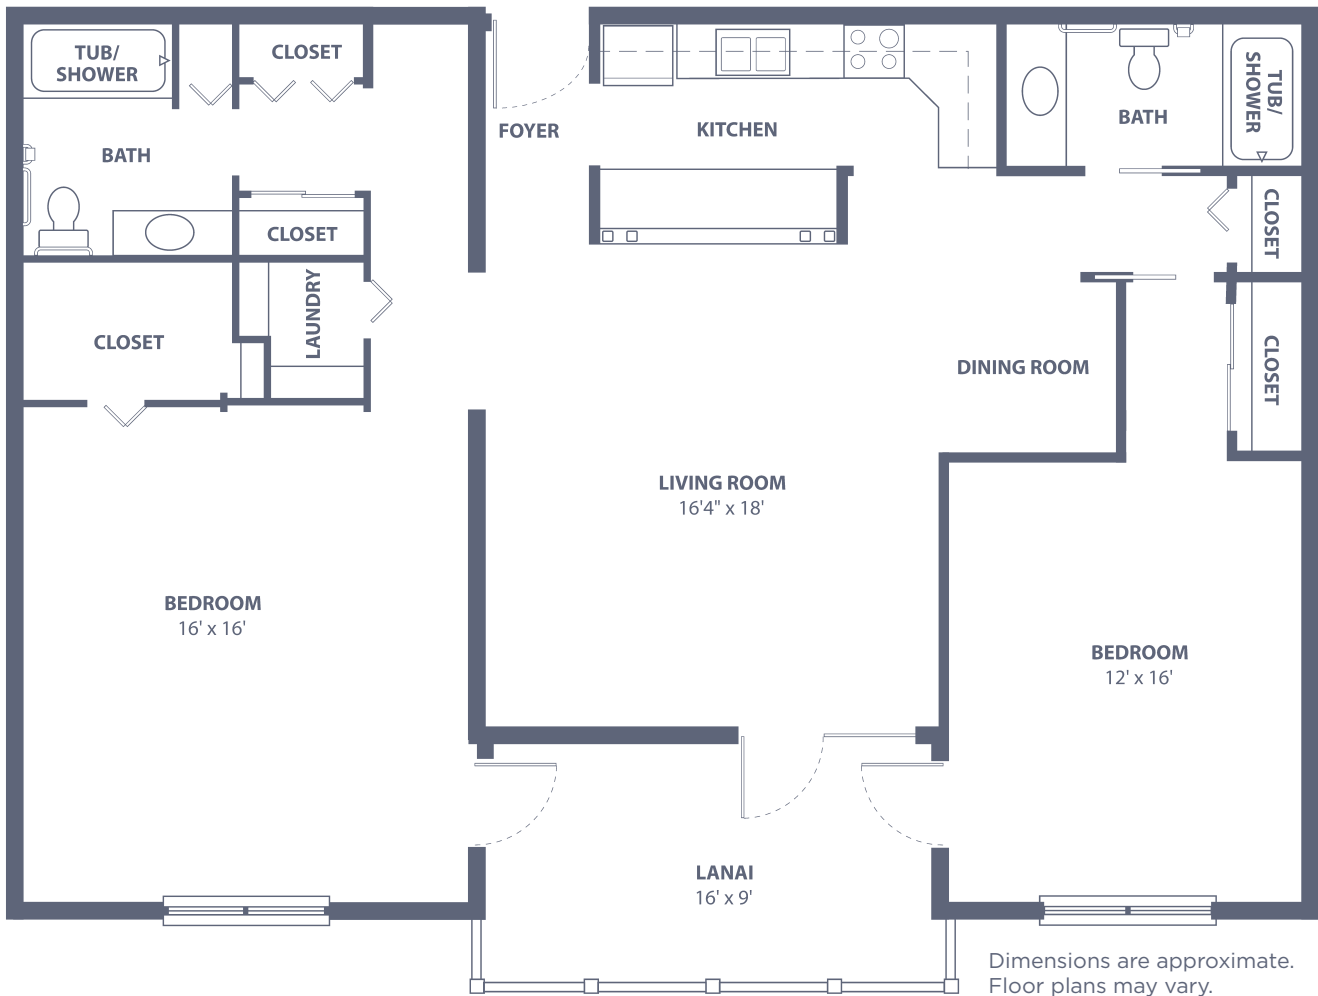

# Kimball East

Two Bedroom • Two Bath • 1,263 sq. ft.  
Plus 102 sq. ft. of lanai area

# Kimball West

Two Bedroom • Two Bath • 1,304 sq. ft.  
Plus 96 sq. ft. of lanai area

# Lincoln

Two Bedroom • Two Bath • 1,361 sq. ft.  
Plus 144 sq. ft. of lanai area

# Owen

Two Bedroom • Two Bath • 1,478 sq. ft.  
Plus 132 sq. ft. of lanai area

Dimensions are approximate.  
Floor plans may vary.